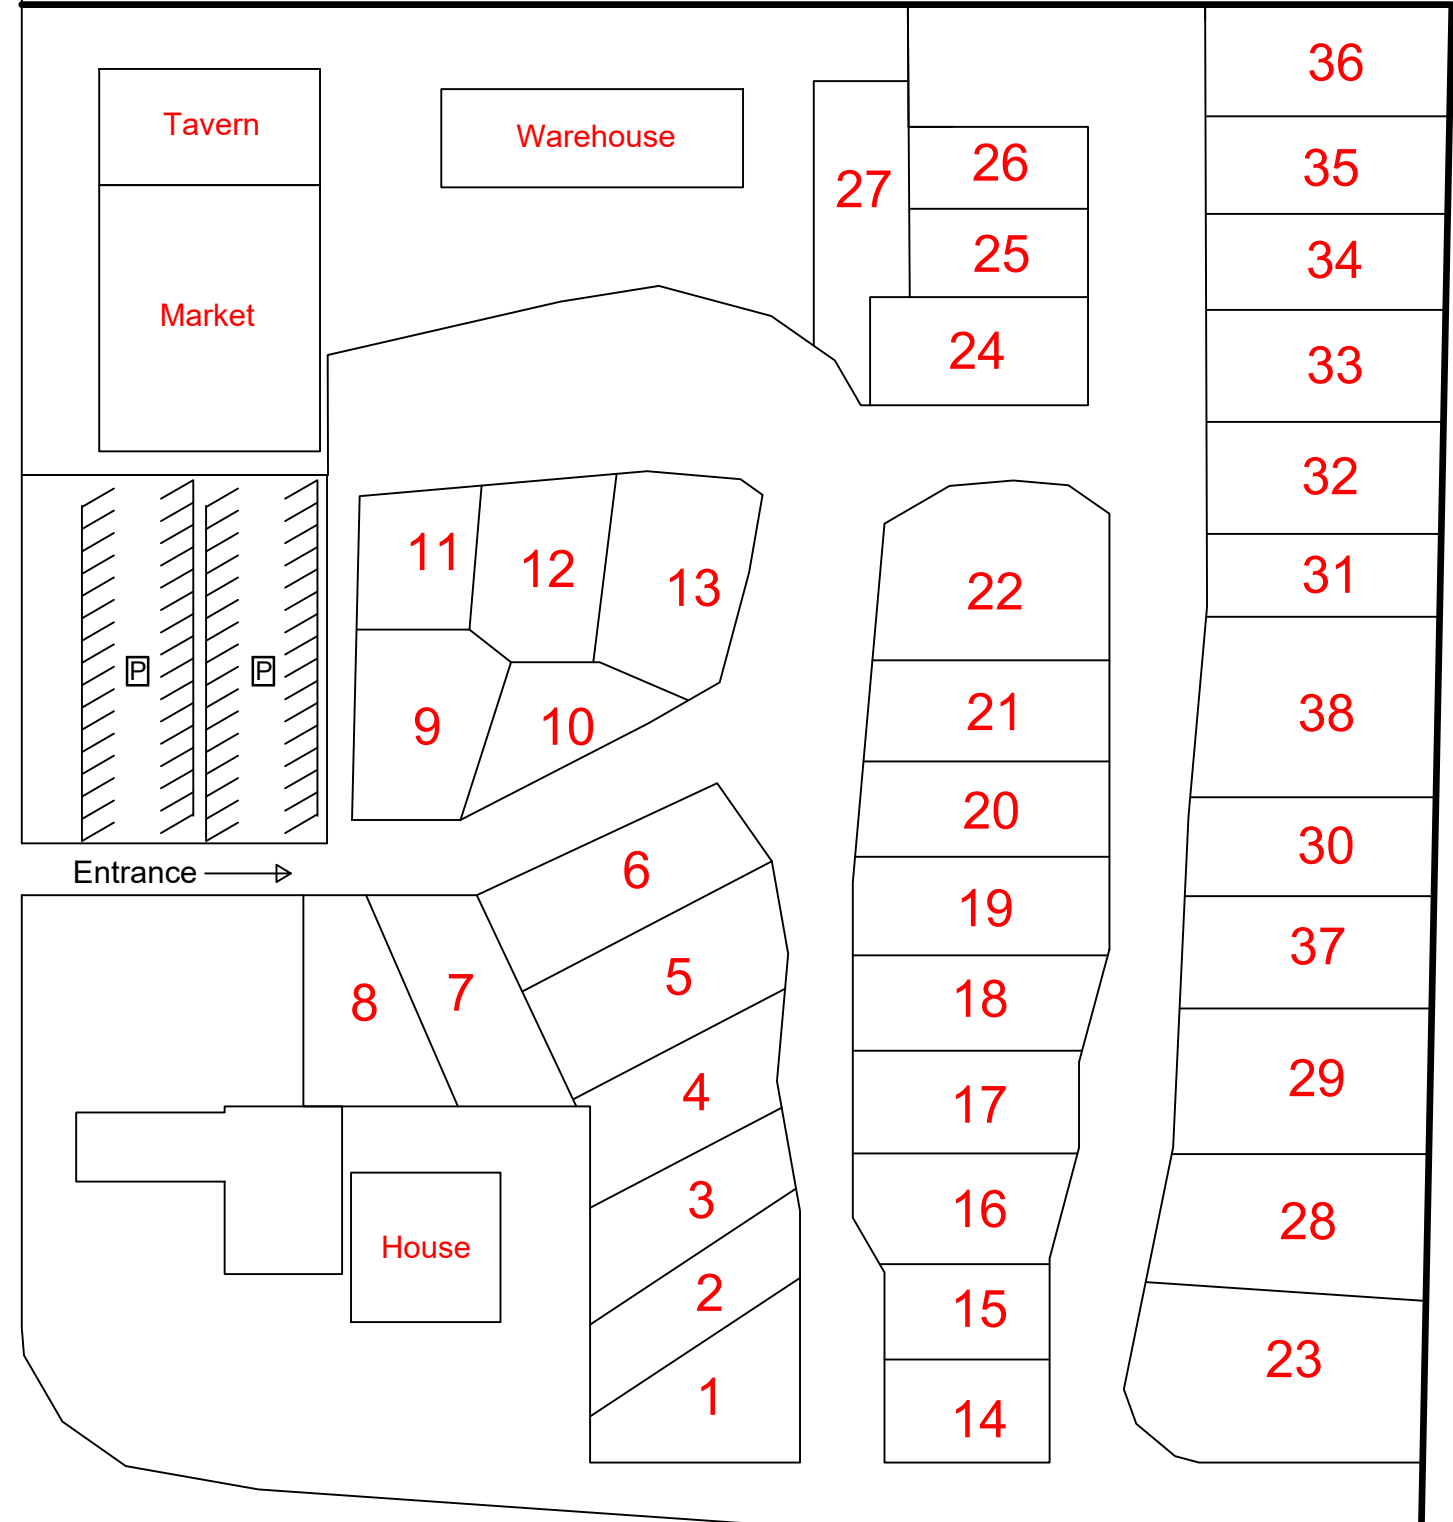

S Main St

S Main St

S Main St

Tavern

Warehouse

Market

Entrance →

House

E Yates Ave